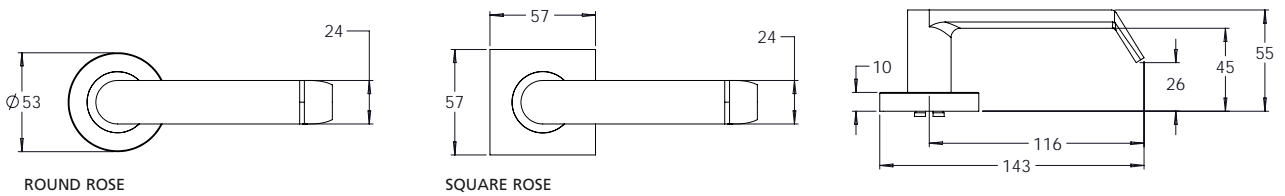

madinoz MDZ 888-24Z BLK